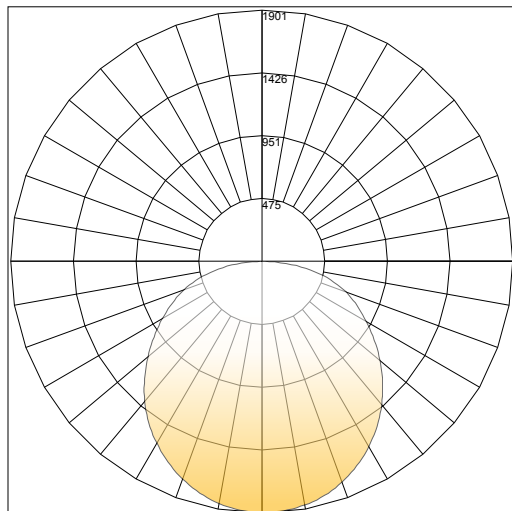

²Consult factory for details

³5 year standard unless specified

DIMENSIONS

	X₁	X₂	X₃
2X2	23.78"	23.78"	3.70"
2X4	47.80"	23.78"	3.70"

2x2

2x4

LUMEN CHART

SIZE	SYS WATT	3500K	LPW	4000K	LPW	5000K	LPW
2x2	24	3336	139	3600	150	3552	148
	39	5265	135	5694	146	5460	140
2X4	32	4512	141	4864	152	4672	146
	39	5343	137	5772	148	5538	142

PHOTOMETRIC

POLAR GRAPH

24 39W 3500K

Delivered Lumens: 5772
CRI: 85

AIR SUPPLY/RETURN

Air Supply/Return
slots in Housing

CLOSE UP DETAIL VIEW