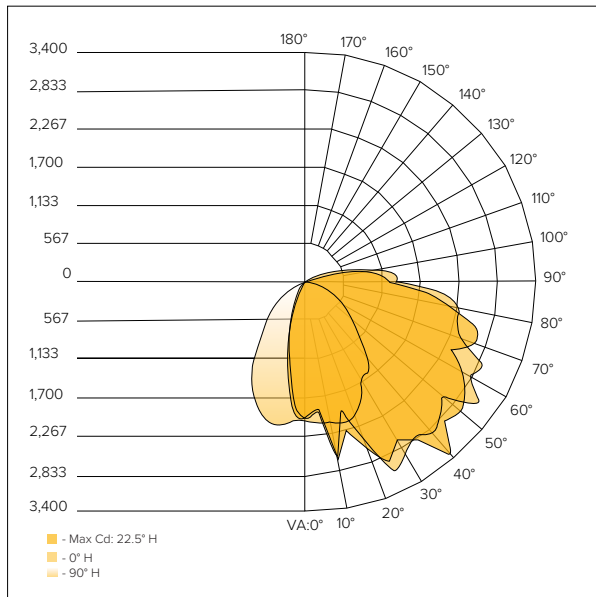

DIMENSIONS

PHOTOMETRICS

Model 60W 4000K

Isofootcandle

Zonal Lumen Summary

Zone	Lumens	%Luminaire	%Luminaire
0-30	1,490.2	20.5%	20.5%
0-40	2,384.3	32.7%	32.8%
0-60	4,310.5	59.2%	59.2%
60-90	2,258.0	31%	31%
70-100	1,722.5	23.6%	23.7%
90-120	647.9	8.9%	8.9%
0-90	6,568.5	90.2%	90.3%
90-180	708.0	9.7%	9.7%
0-180	7,276.5	99.9%	100%

LUMEN CHART

	Wattage	3000K		4000K		5000K	
		Delivered Lumens	Efficacy	Delivered Lumens	Efficacy	Delivered Lumens	Efficacy
LumiPack-LED20W	20	2400	120	2500	125	2540	127
LumiPack-LED40W	40	4800	120	5000	125	5080	127
LumiPack-LED60W	60	7200	120	7500	125	7620	127