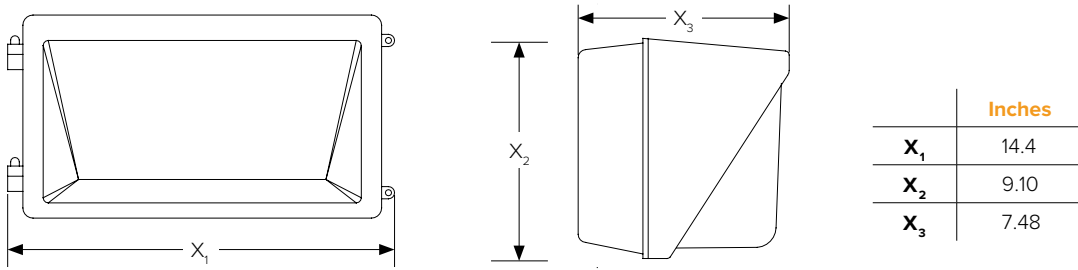

DIMENSIONS

PHOTOMETRICS

Model 60W 4000K

Isofootcandle

Zonal Lumen Summary

Zone	Lumens	%Luminaire	%Luminaire
0-30	1,490.2	20.5%	20.5%
0-40	2,384.3	32.7%	32.8%
0-60	4,310.5	59.2%	59.2%
60-90	2,258.0	31%	31%
70-100	1,722.5	23.6%	23.7%
90-120	647.9	8.9%	8.9%
0-90	6,568.5	90.2%	90.3%
90-180	708.0	9.7%	9.7%
0-180	7,276.5	99.9%	100%