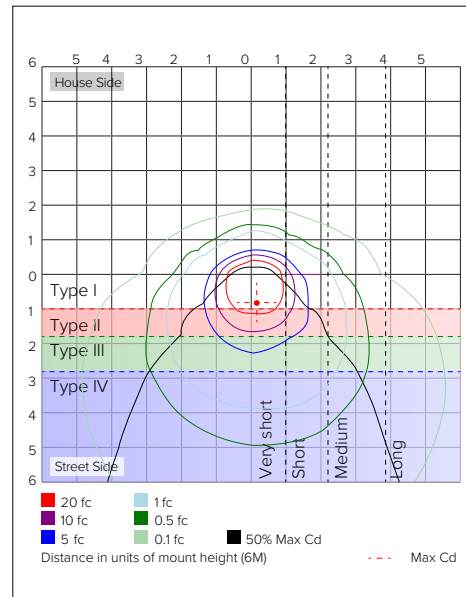

DIMENSIONS

PHOTOMETRICS

Model 60W 4000K

Isofootcandle

Zonal Lumen Summary

Zone	Lumens	%Luminaire	%Luminaire
0-30	1,490.2	20.5%	20.5%
0-40	2,384.3	32.7%	32.8%
0-60	4,310.5	59.2%	59.2%
60-90	2,258.0	31%	31%
70-100	1,722.5	23.6%	23.7%
90-120	647.9	8.9%	8.9%
0-90	6,568.5	90.2%	90.3%
90-180	708.0	9.7%	9.7%
0-180	7,276.5	99.9%	100%

LUMEN CHART

	Wattage	3000K		4000K		5000K	
		Delivered Lumens	Efficacy	Delivered Lumens	Efficacy	Delivered Lumens	Efficacy
LumiPack-LED20W	20	2400	120	2500	125	2540	127
LumiPack-LED40W	40	4800	120	5000	125	5080	127
LumiPack-LED60W	60	7200	120	7500	125	7620	127