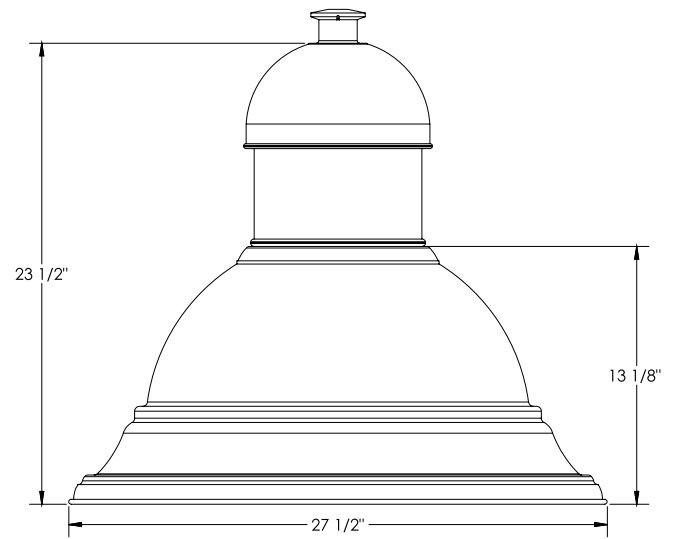

Please refer to the fixture's IES file for detailed information. Subject to change.

**STYLE OPTIONS**

W5 Shade, 4W Midsection

W5 Shade, 16W Midsection

W5 Shade, Louvered Midsection

W5 Shade, Solid Midsection

Cast Rings (shown w/ W1 shade)

Pole Mount (SMPR/S)

Side Mount, Wall (SMW)

**STYLE OPTIONS**

**W1 Shade, 4W Midsection**

**W1 Shade, 16W Midsection**

**W1 Shade, Louvered Midsection**

**W1 Shade, Solid Midsection**

**W2 Shade, 4W Midsection**

**W2 Shade, 16W Midsection**

**W2 Shade, Louvered Midsection**

**W2 Shade, Solid Midsection**

**W4 Shade, 4W Midsection**

**W4 Shade, 16W Midsection**

**W4 Shade, Louvered Midsection**

**W4 Shade, Solid Midsection**

**Pole Mount Dimensions**

**Wall Mount Dimensions**

**W1 Shade**

**W2 Shade**

**W4 Shade**

**W5 Shade**