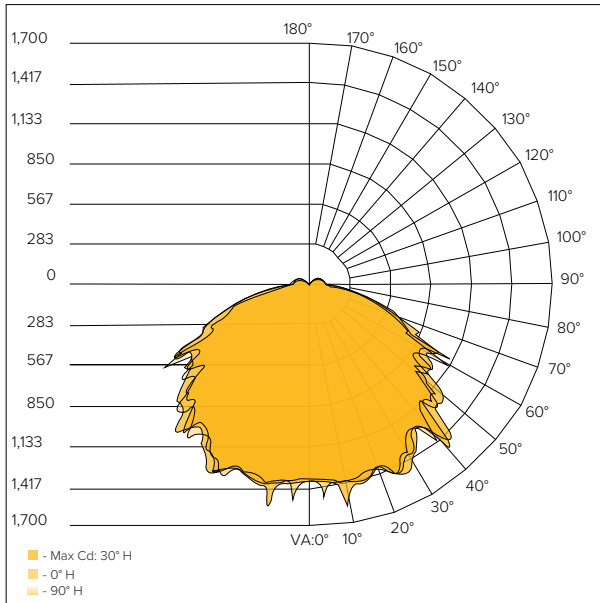

DIMENSIONS

	Inches
X ₁	8.875
X ₂	12.375
X ₃	12.375

LUMEN OUTPUT

Lumen Chart

Wattage	5000K	Efficacy (lm/W)
50	6200	120

*For 4000K lumen outputs, multiple values by a factor of 0.95

DLC Listing

	50W
4000K	
5000K	X

PHOTOMETRICS

Model 50W 5000K

Isolux Plot

Zonal Lumen Summary

Zone	Lumens	%Luminaire
0-30	1,217.4	19.4%
0-40	2,076.1	33.1%
0-60	4,058.6	64.8%
60-90	1,741.1	27.8%
70-100	995.6	15.9%
90-120	357.9	5.7%
0-90	5,799.6	92.6%
90-180	466.5	7.4%
0-180	6,266.1	100%