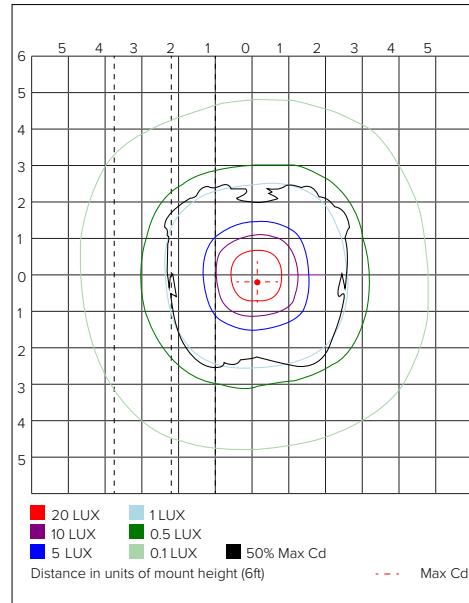

DIMENSIONS

	Inches
X ₁	8.875
X ₂	12.375
X ₃	12.375

LUMEN OUTPUT

Lumen Chart

Wattage	5000K	Efficacy (lm/W)
50	6200	120

*For 4000K lumen outputs, multiple values by a factor of 0.95

DLC Listing

	50W
4000K	
5000K	X

PHOTOMETRICS

Model 50W 5000K

Isolux Plot

Zonal Lumen Summary

Zone	Lumens	%Luminaire
0-30	1,217.4	19.4%
0-40	2,076.1	33.1%
0-60	4,058.6	64.8%
60-90	1,741.1	27.8%
70-100	995.6	15.9%
90-120	357.9	5.7%
0-90	5,799.6	92.6%
90-180	466.5	7.4%
0-180	6,266.1	100%