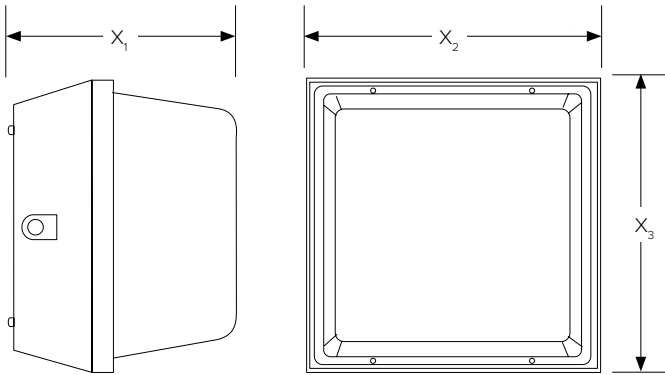

DIMENSIONS

	Inches
X ₁	8.875
X ₂	12.375
X ₃	12.375

LUMEN OUTPUT

Lumen Chart

Wattage	5000K	Efficacy (lm/W)
50	6200	120

*For 4000K lumen outputs, multiple values by a factor of 0.95

DLC Listing

	50W
4000K	
5000K	X