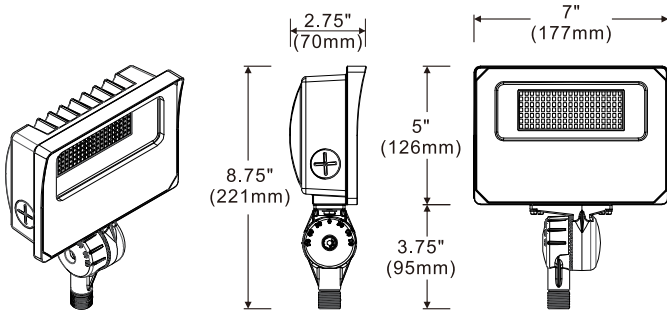

DIMENSION:

RSFX3