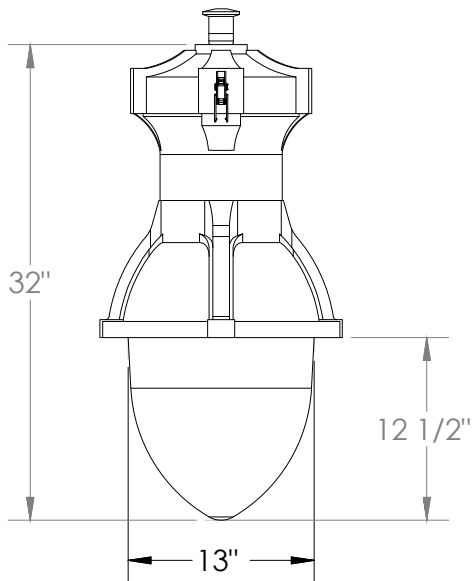

DIMENSIONS

Armor LED LIGHT ENGINE SPECIFICATIONS:

Lumen Output for Victoria 3 & 4																
Wattage (Catalog Logic)	10w (10W)	15w (15W)	20w (20W)	30w (30W)	40w (40W)	50w (50W)	60w (60W)	70w (70W)	80w (80W)	90w (90W)	105w (105W)	120w (120W)	135w (135W)	155w (155W)		
Radiant Size (DIA.)	6"	6"	6"	6"	6"	8"	8"	12"	12"	12"	13"	13"	13"	13"		
Input Watts	10.2	14.6	20.4	30.6	40.8	51.0	56.6	67.9	77.6	87.3	101.9	116.5	131.0	152.9		
Optic	CCT	Delivered Lumens														
1 = Type I Clear PC Lens	3K	NOT AVAILABLE							8,156	9,319	10,485	12,260	14,012	15,763	18,390	
	4K	NOT AVAILABLE							8,486	9,698	10,910	12,757	14,580	16,403	19,136	
	5K	NOT AVAILABLE							8,817	10,075	11,335	13,255	15,149	17,041	19,882	
	BUG Rating	NOT AVAILABLE							B3-U0-G2	B3-U0-G2	B3-U0-G2	B3-U0-G3	B3-U0-G3	B4-U0-G3	Bx-U0-Gx	
2 = Type II Clear PC Lens	3K	1,314	1,877	2,628	3,941	5,110	6,595	7,328	8,819	10,078	11,338	13,259	15,152	17,047	19,888	
	4K	1,367	1,953	2,735	4,102	5,086	6,863	7,625	9,176	10,487	11,798	13,796	15,767	17,739	20,694	
	5K	1,420	2,029	2,841	4,261	5,524	7,130	7,922	9,533	10,896	12,257	14,333	16,380	18,428	21,500	
	BUG Rating	B1-U0-G0	B1-U0-G0	B1-U0-G1	B1-U0-G1	B1-U0-G1	B2-U0-G1	B2-U0-G1	B2-U0-G2	B2-U0-G2	B2-U0-G2	B2-U0-G2	B2-U0-G2	B3-U0-G2	B3-U0-G2	B3-U0-G3
3 = Type III Clear PC Lens	3K	1,319	1,884	2,638	3,957	5,130	6,621	7,357	8,854	10,119	11,383	13,312	15,213	17,115	19,968	
	4K	1,372	1,961	2,746	4,118	5,106	6,891	7,656	9,213	10,530	11,846	13,852	15,831	17,810	20,777	
	5K	1,425	2,037	2,853	4,278	5,546	7,159	7,954	9,571	10,939	12,307	14,391	16,446	18,502	21,586	
	BUG Rating	B1-U0-G1	B1-U0-G1	B1-U0-G1	B1-U0-G1	B2-U0-G2	B2-U0-G2	B2-U0-G2	B2-U0-G2	B3-U0-G3	B3-U0-G3	B3-U0-G3	B3-U0-G3	B3-U0-G3	B3-U0-G3	B3-U0-G3
4 = Type IV Clear PC Lens	3K	1,203	1,719	2,407	3,611	4,659	6,042	6,714	8,079	9,233	10,388	12,147	13,882	15,617	18,219	
	4K	1,252	1,790	2,505	3,757	4,848	6,288	6,986	8,407	9,608	10,809	12,640	14,445	16,251	18,959	
	5K	1,301	1,859	2,603	3,904	5,037	6,531	7,258	8,734	9,982	11,229	13,132	15,007	16,883	19,697	
	BUG Rating	B0-U0-G1	B1-U0-G1	B1-U0-G1	B1-U0-G2	B1-U0-G2	B1-U0-G2	B2-U0-G2	B3-U0-G3	B2-U0-G3	B2-U0-G3	B2-U0-G3	B2-U0-G3	B3-U0-G3	B3-U0-G4	
F = Type V Clear PC Lens	3K	1,320	1,886	2,640	3,960	5,134	6,626	7,362	8,860	10,125	11,391	13,321	15,223	17,126	19,981	
	4K	1,373	1,962	2,748	4,121	5,109	6,895	7,661	9,219	10,536	11,853	12,861	15,841	17,822	20,791	
	5K	1,426	2,038	2,854	4,281	5,550	7,163	7,959	9,578	10,946	12,315	14,400	16,457	18,514	21,600	
	BUG Rating	B1-U0-G0	B1-U0-G0	B2-U0-G1	B2-U0-G1	B3-U0-G1	B3-U0-G1	B3-U0-G1	B3-U0-G2	B3-U0-G2	B3-U0-G2	B4-U0-G2	B4-U0-G2	B4-U0-G2	B4-U0-G3	
F = Type V with LumaLens	3K	NOT AVAILABLE									8,077	9,231	10,385	12,115		
	4K	NOT AVAILABLE									8,404	9,604	10,805	12,606		
	5K	NOT AVAILABLE									8,732	9,978	11,225	13,097		
	BUG Rating	NOT AVAILABLE									B3-U3-G2	B3-U3-G3	B3-U3-G3	B3-U3-G3		

Please refer to the fixture's IES file for detailed information. Subject to change.

OTHER OPTIONS DESIGNS.