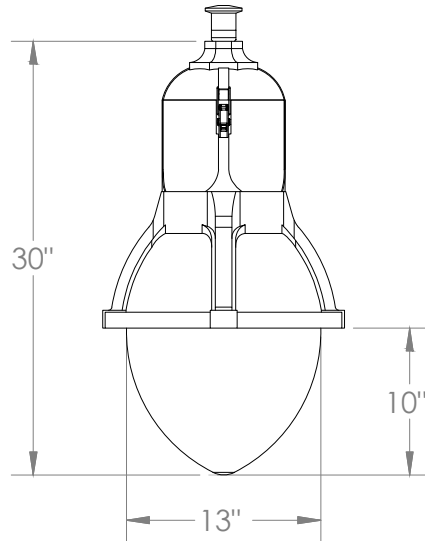

DIMENSIONS

Armor LED LIGHT ENGINE SPECIFICATIONS:

Lumen Output for Victoria 3 & 4																
Wattage (Catalog Logic)	10w (10W)	15w (15W)	20w (20W)	30w (30W)	40w (40W)	50w (50W)	60w (60W)	70w (70W)	80w (80W)	90w (90W)	105w (105W)	120w (120W)	135w (135W)	155w (155W)		
Radiant Size (DIA.)	6"	6"	6"	6"	6"	8"	8"	12"	12"	12"	13"	13"	13"	13"		
Input Watts	10.2	14.6	20.4	30.6	40.8	51.0	56.6	67.9	77.6	87.3	101.9	116.5	131.0	152.9		
Optic	CCT	Delivered Lumens														
1 = Type I Clear PC Lens	3K	NOT AVAILABLE							8,156	9,319	10,485	12,260	14,012	15,763	18,390	
	4K	NOT AVAILABLE							8,486	9,698	10,910	12,757	14,580	16,403	19,136	
	5K	NOT AVAILABLE							8,817	10,075	11,335	13,255	15,149	17,041	19,882	
	BUG Rating	NOT AVAILABLE							B3-U0-G2	B3-U0-G2	B3-U0-G2	B3-U0-G3	B3-U0-G3	B4-U0-G3	Bx-U0-Gx	
2 = Type II Clear PC Lens	3K	1,314	1,877	2,628	3,941	5,110	6,595	7,328	8,819	10,078	11,338	13,259	15,152	17,047	19,888	
	4K	1,367	1,953	2,735	4,102	5,086	6,863	7,625	9,176	10,487	11,798	13,796	15,767	17,739	20,694	
	5K	1,420	2,029	2,841	4,261	5,524	7,130	7,922	9,533	10,896	12,257	14,333	16,380	18,428	21,500	
	BUG Rating	B1-U0-G0	B1-U0-G0	B1-U0-G1	B1-U0-G1	B1-U0-G1	B2-U0-G1	B2-U0-G1	B2-U0-G2	B2-U0-G2	B2-U0-G2	B2-U0-G2	B2-U0-G2	B3-U0-G2	B3-U0-G2	B3-U0-G3
3 = Type III Clear PC Lens	3K	1,319	1,884	2,638	3,957	5,130	6,621	7,357	8,854	10,119	11,383	13,312	15,213	17,115	19,968	
	4K	1,372	1,961	2,746	4,118	5,106	6,891	7,656	9,213	10,530	11,846	13,852	15,831	17,810	20,777	
	5K	1,425	2,037	2,853	4,278	5,546	7,159	7,954	9,571	10,939	12,307	14,391	16,446	18,502	21,586	
	BUG Rating	B1-U0-G1	B1-U0-G1	B1-U0-G1	B1-U0-G1	B2-U0-G2	B2-U0-G2	B2-U0-G2	B2-U0-G2	B3-U0-G3	B3-U0-G3	B3-U0-G3	B3-U0-G3	B3-U0-G3	B3-U0-G3	B3-U0-G3
4 = Type IV Clear PC Lens	3K	1,203	1,719	2,407	3,611	4,659	6,042	6,714	8,079	9,233	10,388	12,147	13,882	15,617	18,219	
	4K	1,252	1,790	2,505	3,757	4,848	6,288	6,986	8,407	9,608	10,809	12,640	14,445	16,251	18,959	
	5K	1,301	1,859	2,603	3,904	5,037	6,531	7,258	8,734	9,982	11,229	13,132	15,007	16,883	19,697	
	BUG Rating	B0-U0-G1	B1-U0-G1	B1-U0-G1	B1-U0-G2	B1-U0-G2	B1-U0-G2	B2-U0-G2	B3-U0-G3	B2-U0-G3	B2-U0-G3	B2-U0-G3	B2-U0-G3	B3-U0-G3	B3-U0-G4	
F = Type V Clear PC Lens	3K	1,320	1,886	2,640	3,960	5,134	6,626	7,362	8,860	10,125	11,391	13,321	15,223	17,126	19,981	
	4K	1,373	1,962	2,748	4,121	5,109	6,895	7,661	9,219	10,536	11,853	12,861	15,841	17,822	20,791	
	5K	1,426	2,038	2,854	4,281	5,550	7,163	7,959	9,578	10,946	12,315	14,400	16,457	18,514	21,600	
	BUG Rating	B1-U0-G0	B1-U0-G0	B2-U0-G1	B2-U0-G1	B3-U0-G1	B3-U0-G1	B3-U0-G1	B3-U0-G2	B3-U0-G2	B3-U0-G2	B4-U0-G2	B4-U0-G2	B4-U0-G2	B4-U0-G3	
F = Type V with LumaLens	3K	NOT AVAILABLE									8,077	9,231	10,385	12,115		
	4K	NOT AVAILABLE									8,404	9,604	10,805	12,606		
	5K	NOT AVAILABLE									8,732	9,978	11,225	13,097		
	BUG Rating	NOT AVAILABLE									B3-U3-G2	B3-U3-G3	B3-U3-G3	B3-U3-G3		

Please refer to the fixture's IES file for detailed information. Subject to change.

OTHER OPTIONS DESIGNS.