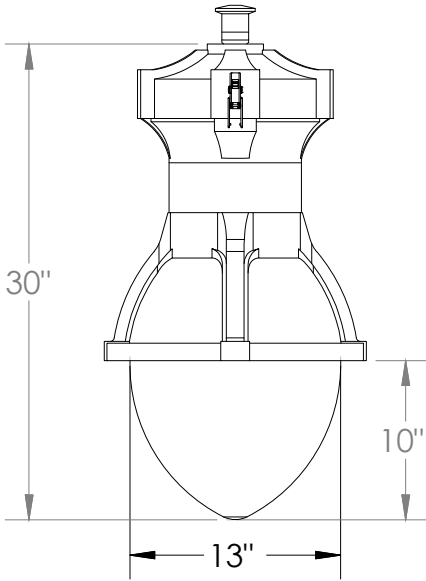

DIMENSIONS

Armor LED LIGHT ENGINE SPECIFICATIONS:

Lumen Output for Victoria 3 & 4																
Wattage (Catalog Logic)	10w (10W)	15w (15W)	20w (20W)	30w (30W)	40w (40W)	50w (50W)	60w (60W)	70w (70W)	80w (80W)	90w (90W)	105w (105W)	120w (120W)	135w (135W)	155w (155W)		
Radiant Size (DIA.)	6"	6"	6"	6"	6"	8"	8"	12"	12"	12"	13"	13"	13"	13"		
Input Watts	10.2	14.6	20.4	30.6	40.8	51.0	56.6	67.9	77.6	87.3	101.9	116.5	131.0	152.9		
Optic	CCT	Delivered Lumens														
1 = Type I Clear PC Lens	3K	NOT AVAILABLE							8,156	9,319	10,485	12,260	14,012	15,763	18,390	
	4K	NOT AVAILABLE							8,486	9,698	10,910	12,757	14,580	16,403	19,136	
	5K	NOT AVAILABLE							8,817	10,075	11,335	13,255	15,149	17,041	19,882	
	BUG Rating	NOT AVAILABLE							B3-U0-G2	B3-U0-G2	B3-U0-G2	B3-U0-G3	B3-U0-G3	B4-U0-G3	Bx-U0-Gx	
2 = Type II Clear PC Lens	3K	1,314	1,877	2,628	3,941	5,110	6,595	7,328	8,819	10,078	11,338	13,259	15,152	17,047	19,888	
	4K	1,367	1,953	2,735	4,102	5,086	6,863	7,625	9,176	10,487	11,798	13,796	15,767	17,739	20,694	
	5K	1,420	2,029	2,841	4,261	5,524	7,130	7,922	9,533	10,896	12,257	14,333	16,380	18,428	21,500	
	BUG Rating	B1-U0-G0	B1-U0-G0	B1-U0-G1	B1-U0-G1	B1-U0-G1	B2-U0-G1	B2-U0-G1	B2-U0-G2	B2-U0-G2	B2-U0-G2	B2-U0-G2	B2-U0-G2	B3-U0-G2	B3-U0-G2	B3-U0-G3
3 = Type III Clear PC Lens	3K	1,319	1,884	2,638	3,957	5,130	6,621	7,357	8,854	10,119	11,383	13,312	15,213	17,115	19,968	
	4K	1,372	1,961	2,746	4,118	5,106	6,891	7,656	9,213	10,530	11,846	13,852	15,831	17,810	20,777	
	5K	1,425	2,037	2,853	4,278	5,546	7,159	7,954	9,571	10,939	12,307	14,391	16,446	18,502	21,586	
	BUG Rating	B1-U0-G1	B1-U0-G1	B1-U0-G1	B1-U0-G1	B2-U0-G2	B2-U0-G2	B2-U0-G2	B2-U0-G2	B3-U0-G3	B3-U0-G3	B3-U0-G3	B3-U0-G3	B3-U0-G3	B3-U0-G3	B3-U0-G3
4 = Type IV Clear PC Lens	3K	1,203	1,719	2,407	3,611	4,659	6,042	6,714	8,079	9,233	10,388	12,147	13,882	15,617	18,219	
	4K	1,252	1,790	2,505	3,757	4,848	6,288	6,986	8,407	9,608	10,809	12,640	14,445	16,251	18,959	
	5K	1,301	1,859	2,603	3,904	5,037	6,531	7,258	8,734	9,982	11,229	13,132	15,007	16,883	19,697	
	BUG Rating	B0-U0-G1	B1-U0-G1	B1-U0-G1	B1-U0-G2	B1-U0-G2	B1-U0-G2	B2-U0-G2	B3-U0-G3	B2-U0-G3	B2-U0-G3	B2-U0-G3	B2-U0-G3	B3-U0-G3	B3-U0-G4	
F = Type V Clear PC Lens	3K	1,320	1,886	2,640	3,960	5,134	6,626	7,362	8,860	10,125	11,391	13,321	15,223	17,126	19,981	
	4K	1,373	1,962	2,748	4,121	5,109	6,895	7,661	9,219	10,536	11,853	12,861	15,841	17,822	20,791	
	5K	1,426	2,038	2,854	4,281	5,550	7,163	7,959	9,578	10,946	12,315	14,400	16,457	18,514	21,600	
	BUG Rating	B1-U0-G0	B1-U0-G0	B2-U0-G1	B2-U0-G1	B3-U0-G1	B3-U0-G1	B3-U0-G1	B3-U0-G2	B3-U0-G2	B3-U0-G2	B4-U0-G2	B4-U0-G2	B4-U0-G2	B4-U0-G3	
F = Type V with LumaLens	3K	NOT AVAILABLE									8,077	9,231	10,385	12,115		
	4K	NOT AVAILABLE									8,404	9,604	10,805	12,606		
	5K	NOT AVAILABLE									8,732	9,978	11,225	13,097		
	BUG Rating	NOT AVAILABLE									B3-U3-G2	B3-U3-G3	B3-U3-G3	B3-U3-G3		

Please refer to the fixture's IES file for detailed information. Subject to change.

OTHER OPTIONS DESIGNS.