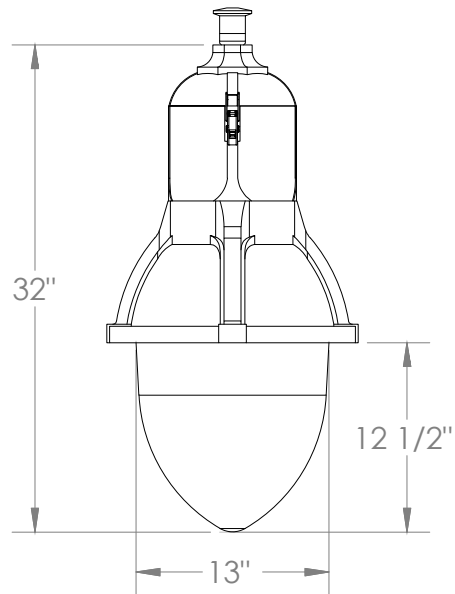

DIMENSIONS

Armor LED LIGHT ENGINE SPECIFICATIONS:

Lumen Output for Victoria 3 & 4																
Wattage (Catalog Logic)	10w (10W)	15w (15W)	20w (20W)	30w (30W)	40w (40W)	50w (50W)	60w (60W)	70w (70W)	80w (80W)	90w (90W)	105w (105W)	120w (120W)	135w (135W)	155w (155W)		
Radiant Size (DIA.)	6"	6"	6"	6"	6"	8"	8"	12"	12"	12"	13"	13"	13"	13"		
Input Watts	10.2	14.6	20.4	30.6	40.8	51.0	56.6	67.9	77.6	87.3	101.9	116.5	131.0	152.9		
Optic	CCT	Delivered Lumens														
1 = Type I Clear PC Lens	3K	NOT AVAILABLE							8,156	9,319	10,485	12,260	14,012	15,763	18,390	
	4K	NOT AVAILABLE							8,486	9,698	10,910	12,757	14,580	16,403	19,136	
	5K	NOT AVAILABLE							8,817	10,075	11,335	13,255	15,149	17,041	19,882	
	BUG Rating	NOT AVAILABLE							B3-U0-G2	B3-U0-G2	B3-U0-G2	B3-U0-G3	B3-U0-G3	B4-U0-G3	Bx-U0-Gx	
2 = Type II Clear PC Lens	3K	1,314	1,877	2,628	3,941	5,110	6,595	7,328	8,819	10,078	11,338	13,259	15,152	17,047	19,888	
	4K	1,367	1,953	2,735	4,102	5,086	6,863	7,625	9,176	10,487	11,798	13,796	15,767	17,739	20,694	
	5K	1,420	2,029	2,841	4,261	5,524	7,130	7,922	9,533	10,896	12,257	14,333	16,380	18,428	21,500	
	BUG Rating	B1-U0-G0	B1-U0-G0	B1-U0-G1	B1-U0-G1	B1-U0-G1	B2-U0-G1	B2-U0-G1	B2-U0-G2	B2-U0-G2	B2-U0-G2	B2-U0-G2	B2-U0-G2	B3-U0-G2	B3-U0-G2	B3-U0-G3
3 = Type III Clear PC Lens	3K	1,319	1,884	2,638	3,957	5,130	6,621	7,357	8,854	10,119	11,383	13,312	15,213	17,115	19,968	
	4K	1,372	1,961	2,746	4,118	5,106	6,891	7,656	9,213	10,530	11,846	13,852	15,831	17,810	20,777	
	5K	1,425	2,037	2,853	4,278	5,546	7,159	7,954	9,571	10,939	12,307	14,391	16,446	18,502	21,586	
	BUG Rating	B1-U0-G1	B1-U0-G1	B1-U0-G1	B1-U0-G1	B2-U0-G2	B2-U0-G2	B2-U0-G2	B2-U0-G2	B3-U0-G3	B3-U0-G3	B3-U0-G3	B3-U0-G3	B3-U0-G3	B3-U0-G3	B3-U0-G3
4 = Type IV Clear PC Lens	3K	1,203	1,719	2,407	3,611	4,659	6,042	6,714	8,079	9,233	10,388	12,147	13,882	15,617	18,219	
	4K	1,252	1,790	2,505	3,757	4,848	6,288	6,986	8,407	9,608	10,809	12,640	14,445	16,251	18,959	
	5K	1,301	1,859	2,603	3,904	5,037	6,531	7,258	8,734	9,982	11,229	13,132	15,007	16,883	19,697	
	BUG Rating	B0-U0-G1	B1-U0-G1	B1-U0-G1	B1-U0-G2	B1-U0-G2	B1-U0-G2	B2-U0-G2	B3-U0-G3	B2-U0-G3	B2-U0-G3	B2-U0-G3	B2-U0-G3	B3-U0-G3	B3-U0-G4	
F = Type V Clear PC Lens	3K	1,320	1,886	2,640	3,960	5,134	6,626	7,362	8,860	10,125	11,391	13,321	15,223	17,126	19,981	
	4K	1,373	1,962	2,748	4,121	5,109	6,895	7,661	9,219	10,536	11,853	12,861	15,841	17,822	20,791	
	5K	1,426	2,038	2,854	4,281	5,550	7,163	7,959	9,578	10,946	12,315	14,400	16,457	18,514	21,600	
	BUG Rating	B1-U0-G0	B1-U0-G0	B2-U0-G1	B2-U0-G1	B3-U0-G1	B3-U0-G1	B3-U0-G1	B3-U0-G2	B3-U0-G2	B3-U0-G2	B4-U0-G2	B4-U0-G2	B4-U0-G2	B4-U0-G3	
F = Type V with LumaLens	3K	NOT AVAILABLE									8,077	9,231	10,385	12,115		
	4K	NOT AVAILABLE									8,404	9,604	10,805	12,606		
	5K	NOT AVAILABLE									8,732	9,978	11,225	13,097		
	BUG Rating	NOT AVAILABLE									B3-U3-G2	B3-U3-G3	B3-U3-G3	B3-U3-G3		

Please refer to the fixture's IES file for detailed information. Subject to change.

OTHER OPTIONS DESIGNS.