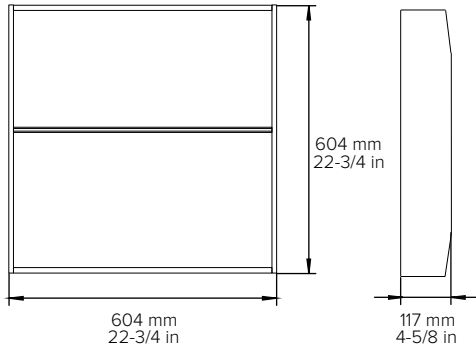

TECHNICAL SPECIFICATIONS Continued

SKYBLADE - (2x2 Ft)

Weight 9.9 lbs

SKYBLADE - (2x4 Ft)

Weight 14.6.3 lbs

SKYBLADE - (1x4 Ft)

Weight 10.6 lbs

**OTHER VIEWS**