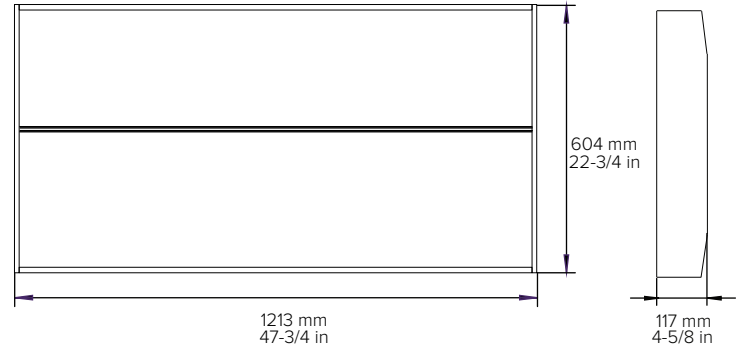

TECHNICAL SPECIFICATIONS Continued

SKYBLADE - (2x2 Ft)

Weight 9.9 lbs

SKYBLADE - (2x4 Ft)

Weight 14.6.3 lbs

SKYBLADE - (1x4 Ft)

Weight 10.6 lbs

**OTHER VIEWS**