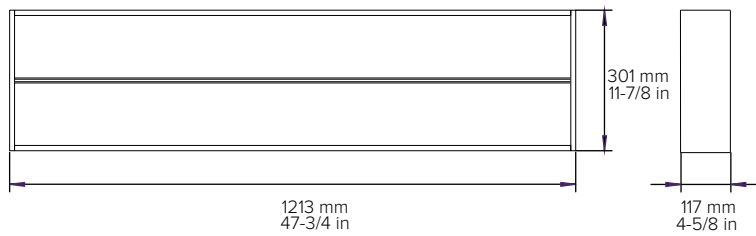

TECHNICAL SPECIFICATIONS Continued

SKYBLADE - (2x2 Ft)

Weight 9.9 lbs

SKYBLADE - (2x4 Ft)

Weight 14.6.3 lbs

SKYBLADE - (1x4 Ft)

Weight 10.6 lbs

**OTHER VIEWS**